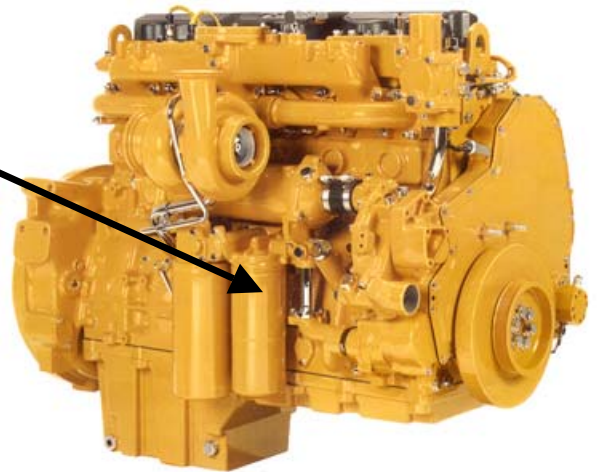

## The HEPO Spin-On ByPass Filter (The Cat Series)

Designed To Fit Caterpillar 3176, C-10, C-11, C-12 and C-13 Engines.

- No Installation...Fits Directly Onto Existing Filter Mount
- Superior 1-Micron Filtration
- Extend Oil Life
- Decrease Engine Wear
- Reduce Hazardous Waste
- Rugged Housing Guaranteed For Life of Vehicle
- Will Not Effect Engine Warranty

**Reduce Maintenance Expense and Increase Profits!**

**The Most Advanced and Efficient Filtration Available for Your Engine Lube Oil.**

Spins directly onto this filter mount which is standard equipment on the engine.